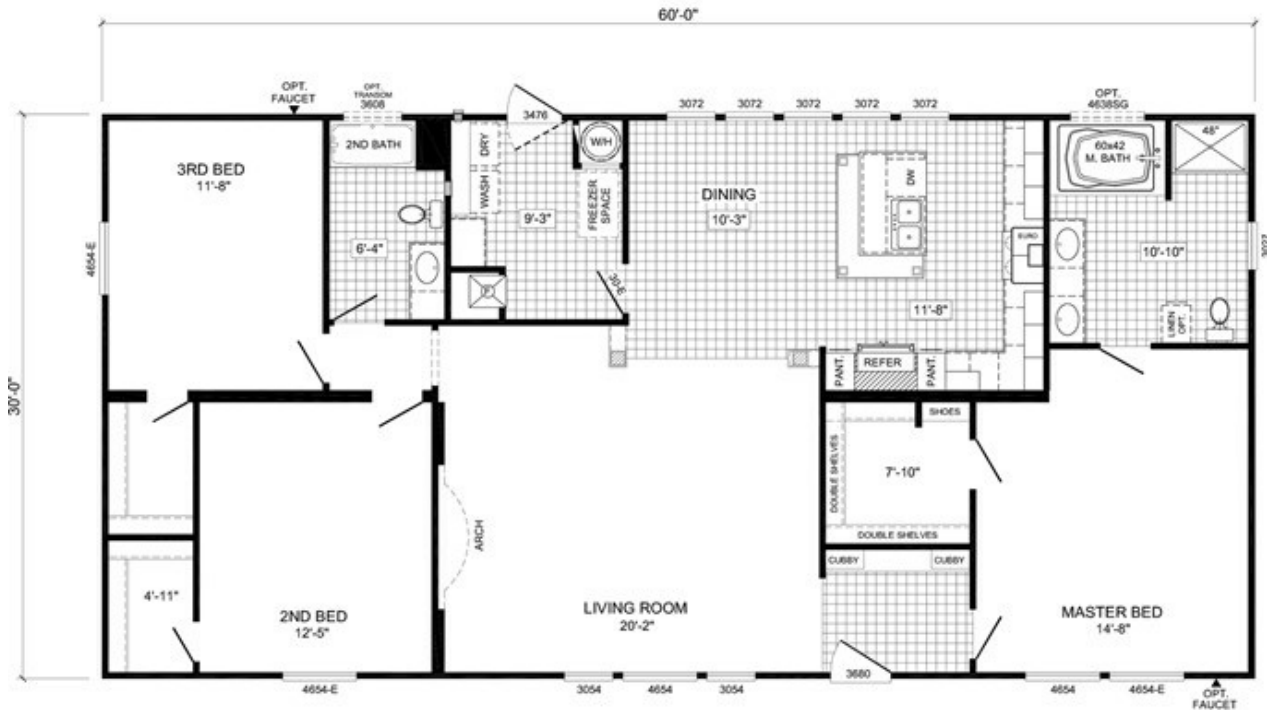

# THE HOWELL

Model number: 74DYN32603AH

3 beds • 2 baths • 1920 sq.ft. • 32' width • 60' depth

Our home building facilities invest in continuous product and process improvements. Plans, dimensions, features, materials, specifications and availability are subject to change without notice or obligation. Renderings and floor plans are representative likenesses of our homes and may differ from the actual homes. We invite you to tour a Home Center near you and inspect the highest value in quality housing available or call (601) 932-5017 to speak with a Home Consultant. Copyright 2017, CMH. All rights reserved.