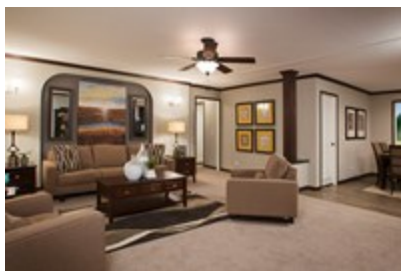

# THE HOWELL

Model number: 74DYN32603AH

3 beds • 2 baths • 1920 sq.ft. • 32' width • 60' depth

Our home building facilities invest in continuous product and process improvements. Plans, dimensions, features, materials, specifications and availability are subject to change without notice or obligation. Renderings and floor plans are representative likenesses of our homes and may differ from the actual homes. We invite you to tour a Home Center near you and inspect the highest value in quality housing available or call (601) 932-5017 to speak with a Home Consultant. Copyright 2017, CMH. All rights reserved.