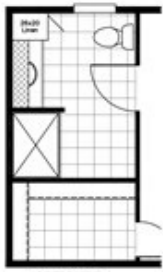

VISION EXTREME 16763C

VISION EXTREME 16763C Floor plan number: CLM102022TN

3 beds • 2 baths • 1216 sq.ft. • 16' width • 76' depth

OPTIONAL
48" SHOWER BATH

2 DOOR
ISLAND

OPT

OPT. 2 BEDROOM

OPT

GLASS HOOD

OPTIONAL
VENETIAN

LIVING ROOM
W/ FIREPLACE

LIVING ROOM
W/ ENT. CTRL.

Our home building facilities invest in continuous product and process improvements. Plans, dimensions, features, materials, specifications and availability are subject to change without notice or obligation. Renderings and floor plans are representative likenesses of our homes and may differ from the actual homes. We invite you to tour a Home Center near you and inspect the highest value in quality housing available or call (601) 932-5017 to speak with a Home Consultant. Copyright 2017, CMH. All rights reserved.