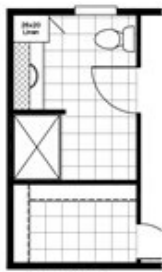

VISION EXTREME 16763C

VISION EXTREME 16763C Floor plan number: CLM102022TN

3 beds • 2 baths • 1216 sq.ft. • 16' width • 76' depth

**OPTIONAL
48" SHOWER BATH**

OPT. 2 BEDROOM

GLASS HOOD

**OPTIONAL
VENETIAN**

**LIVING ROOM
W/ FIREPLACE**

**LIVING ROOM
W/ ENT. CTRL.**

Our home building facilities invest in continuous product and process improvements. Plans, dimensions, features, materials, specifications and availability are subject to change without notice or obligation. Renderings and floor plans are representative likenesses of our homes and may differ from the actual homes. We invite you to tour a Home Center near you and inspect the highest value in quality housing available or call (601) 932-5017 to speak with a Home Consultant. Copyright 2017, CMH. All rights reserved.