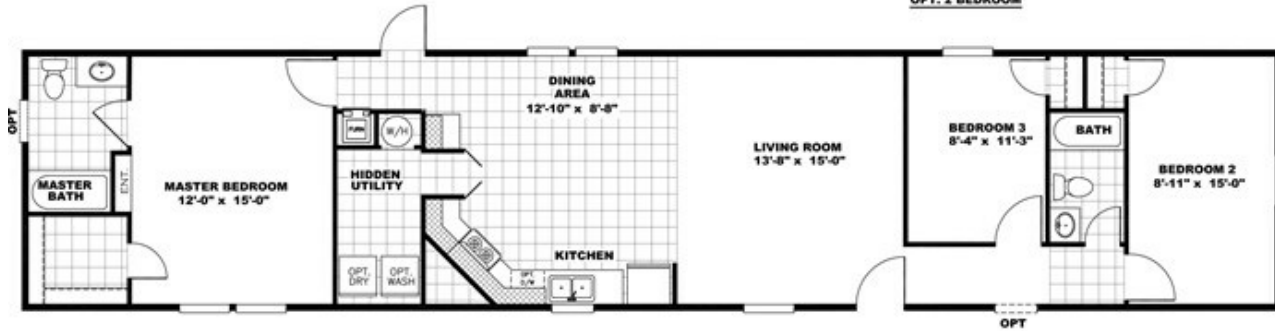

VISION EXTREME 16763C

VISION EXTREME 16763C Floor plan number: CLM102022TN

3 beds • 2 baths • 1216 sq.ft. • 16' width • 76' depth

**OPTIONAL
48" SHOWER BATH**

OPT. 2 BEDROOM

GLASS HOOD

**OPTIONAL
VENETIAN**

**LIVING ROOM
W/ FIREPLACE**

**LIVING ROOM
W/ ENT. CTRL.**

Our home building facilities invest in continuous product and process improvements. Plans, dimensions, features, materials, specifications and availability are subject to change without notice or obligation. Renderings and floor plans are representative likenesses of our homes and may differ from the actual homes. We invite you to tour a Home Center near you and inspect the highest value in quality housing available or call (601) 932-5017 to speak with a Home Consultant. Copyright 2017, CMH. All rights reserved.