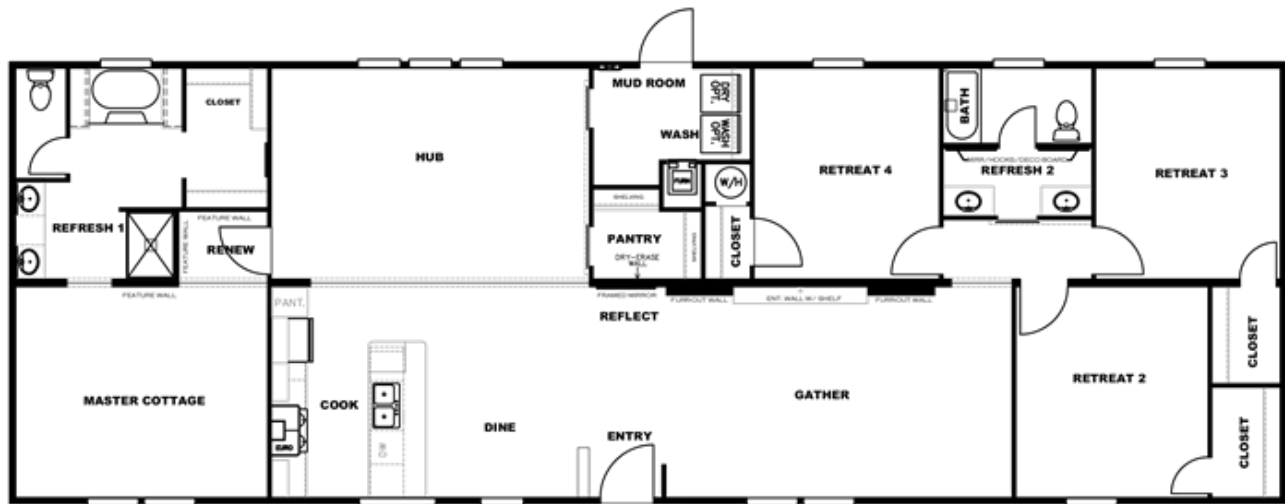

## THE BREEZE II

**THE BREEZE II** Floor plan number: CS2022033TNAB  
4 beds • 2 baths • 2128 sq.ft. • 28' width • 76' depth

Our home building facilities invest in continuous product and process improvements. Plans, dimensions, features, materials, specifications and availability are subject to change without notice or obligation. Renderings and floor plans are representative likenesses of our homes and may differ from the actual homes. We invite you to tour a Home Center near you and inspect the highest value in quality housing available or call (601) 932-5017 to speak with a Home Consultant. Copyright 2017, CMH. All rights reserved.