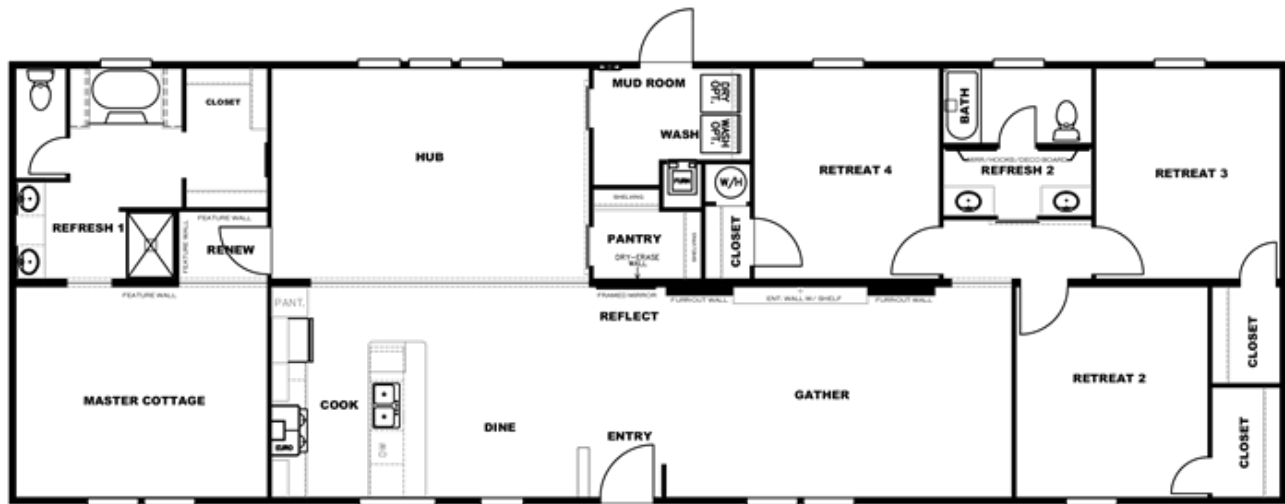

## THE BREEZE II

**THE BREEZE II** Floor plan number: CS2022401TNAB  
4 beds • 2 baths • 2128 sq.ft. • 28' width • 76' depth

Our home building facilities invest in continuous product and process improvements. Plans, dimensions, features, materials, specifications and availability are subject to change without notice or obligation. Renderings and floor plans are representative likenesses of our homes and may differ from the actual homes. We invite you to tour a Home Center near you and inspect the highest value in quality housing available or call (601) 932-5017 to speak with a Home Consultant. Copyright 2017, CMH. All rights reserved.