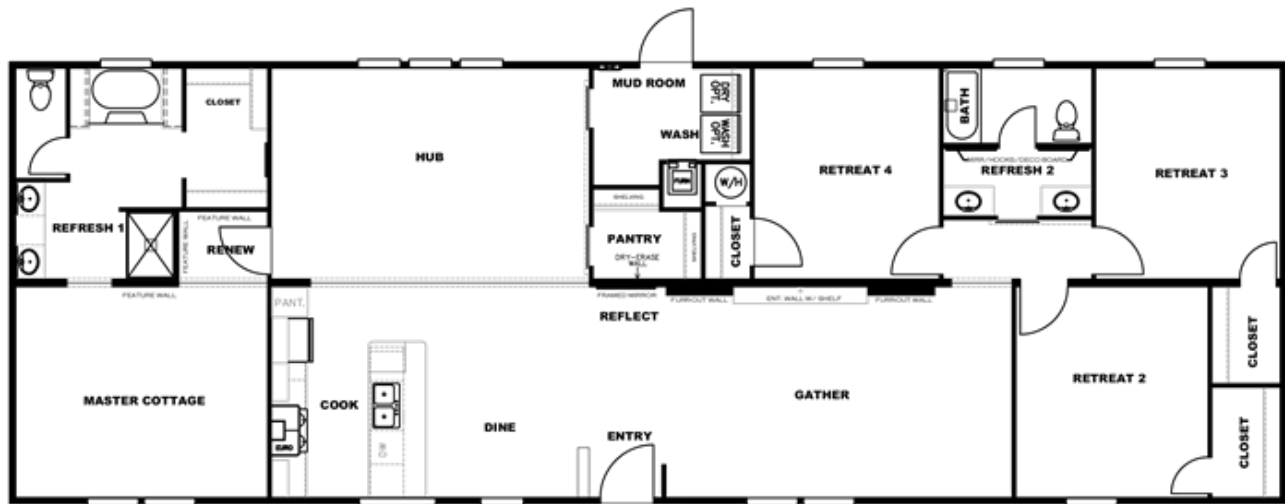

## THE BREEZE II

**THE BREEZE II** Floor plan number: CS2022416TNAB  
4 beds • 2 baths • 2128 sq.ft. • 28' width • 76' depth

Our home building facilities invest in continuous product and process improvements. Plans, dimensions, features, materials, specifications and availability are subject to change without notice or obligation. Renderings and floor plans are representative likenesses of our homes and may differ from the actual homes. We invite you to tour a Home Center near you and inspect the highest value in quality housing available or call (601) 932-5017 to speak with a Home Consultant. Copyright 2017, CMH. All rights reserved.