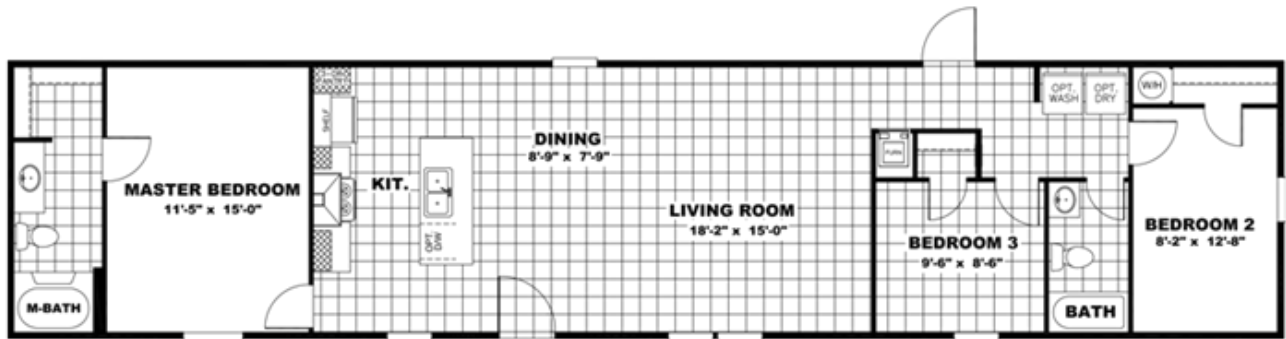

THE BREEZE

THE BREEZE

Model number: 37SSP16723AH

3 beds • 2 baths • 1152 sq.ft. • 16' width • 72' depth

Our home building facilities invest in continuous product and process improvements. Plans, dimensions, features, materials, specifications and availability are subject to change without notice or obligation. Renderings and floor plans are representative likenesses of our homes and may differ from the actual homes. We invite you to tour a Home Center near you and inspect the highest value in quality housing available or call (601) 932-5017 to speak with a Home Consultant. Copyright 2017, CMH. All rights reserved.