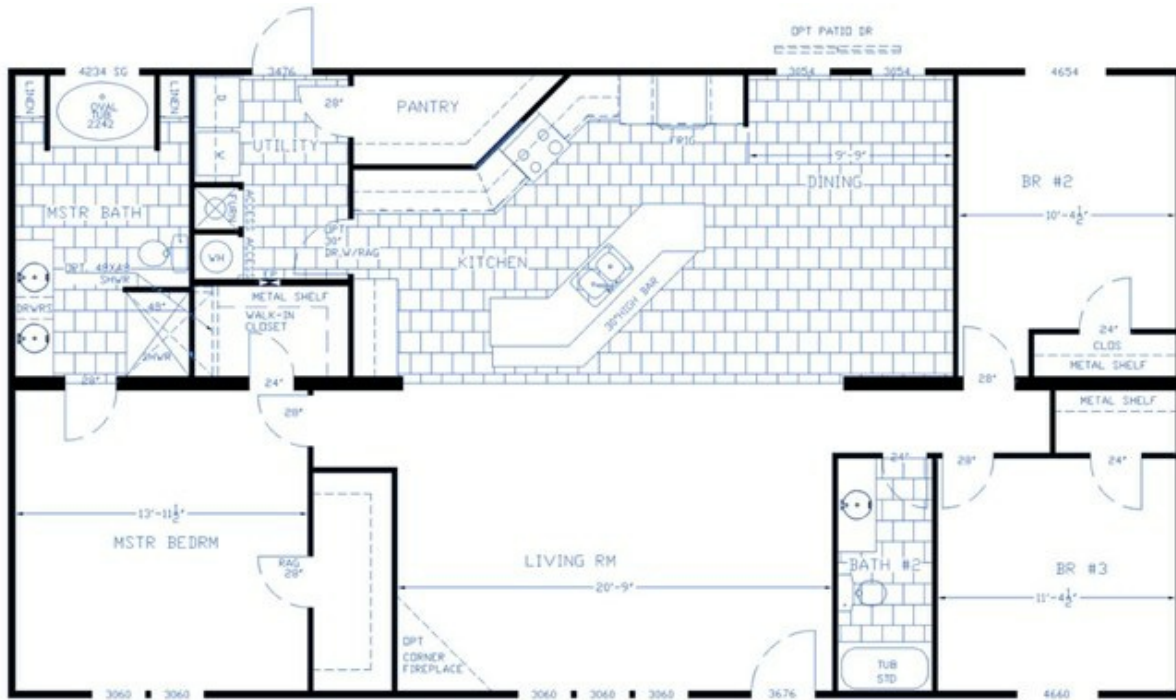

Z Bar Kitchen

Model number: 1503261

3 beds • 2 baths • 1792 sq.ft. • 32' width • 56' depth

Our home building facilities invest in continuous product and process improvements. Plans, dimensions, features, materials, specifications and availability are subject to change without notice or obligation. Renderings and floor plans are representative likenesses of our homes and may differ from the actual homes. We invite you to tour a Home Center near you and inspect the highest value in quality housing available or call (601) 932-5017 to speak with a Home Consultant. Copyright 2017, CMH. All rights reserved.