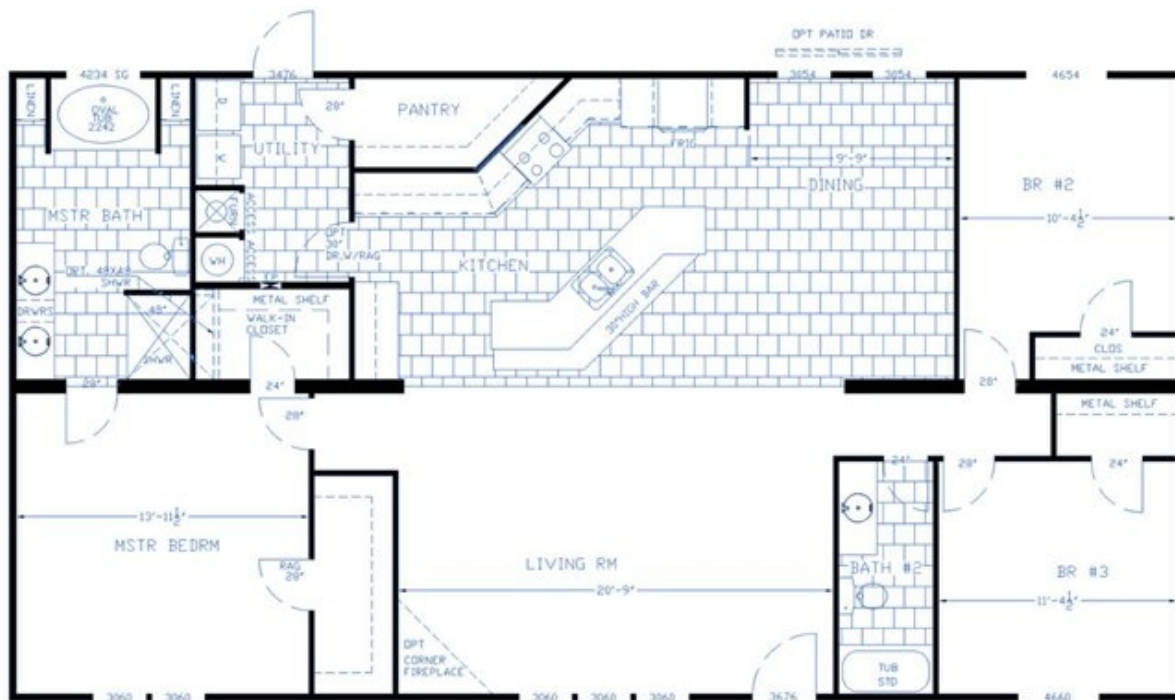

## Z Bar Kitchen

**Z Bar Kitchen** Floor plan number: LH0115W9248AB

**3 beds • 2 baths • 1792 sq.ft. • 32' width • 56' depth**

Our home building facilities invest in continuous product and process improvements. Plans, dimensions, features, materials, specifications and availability are subject to change without notice or obligation. Renderings and floor plans are representative likenesses of our homes and may differ from the actual homes. We invite you to tour a Home Center near you and inspect the highest value in quality housing available or call (601) 932-5017 to speak with a Home Consultant. Copyright 2017, CMH. All rights reserved.