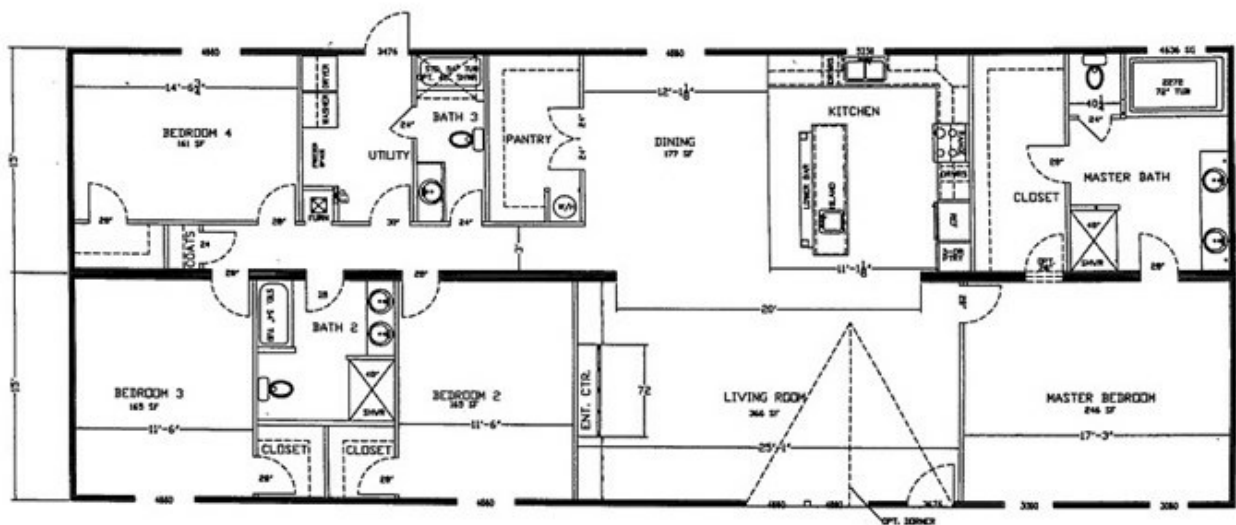

LH0116W9453AB

LH0116W9453AB Model number: 3281

4 beds • 3 baths • 2560 sq.ft. • 32' width • 80' depth

Our home building facilities invest in continuous product and process improvements. Plans, dimensions, features, materials, specifications and availability are subject to change without notice or obligation. Renderings and floor plans are representative likenesses of our homes and may differ from the actual homes. We invite you to tour a Home Center near you and inspect the highest value in quality housing available or call (601) 932-5017 to speak with a Home Consultant. Copyright 2017, CMH. All rights reserved.