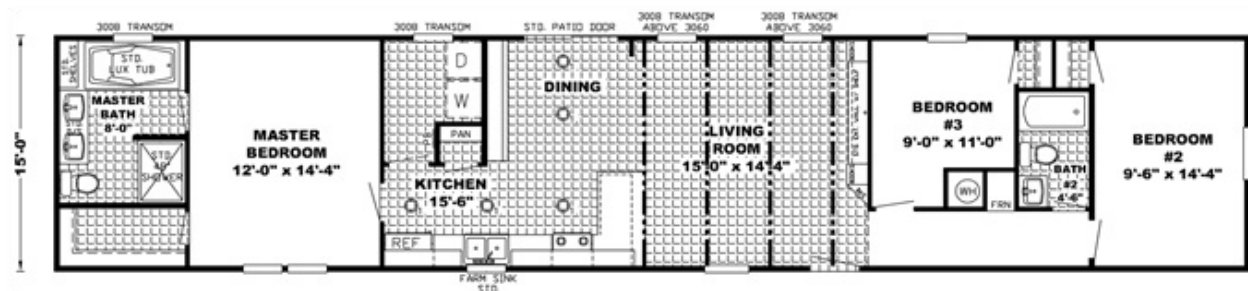

SCA16763A 'CELEBRATION'

SCA16763A 'CELEBRATION' Floor plan number: RUS070449AL

3 beds • 2 baths • 1216 sq.ft. • 16' width • 76' depth

Our home building facilities invest in continuous product and process improvements. Plans, dimensions, features, materials, specifications and availability are subject to change without notice or obligation. Renderings and floor plans are representative likenesses of our homes and may differ from the actual homes. We invite you to tour a Home Center near you and inspect the highest value in quality housing available or call (601) 932-5017 to speak with a Home Consultant. Copyright 2017, CMH. All rights reserved.