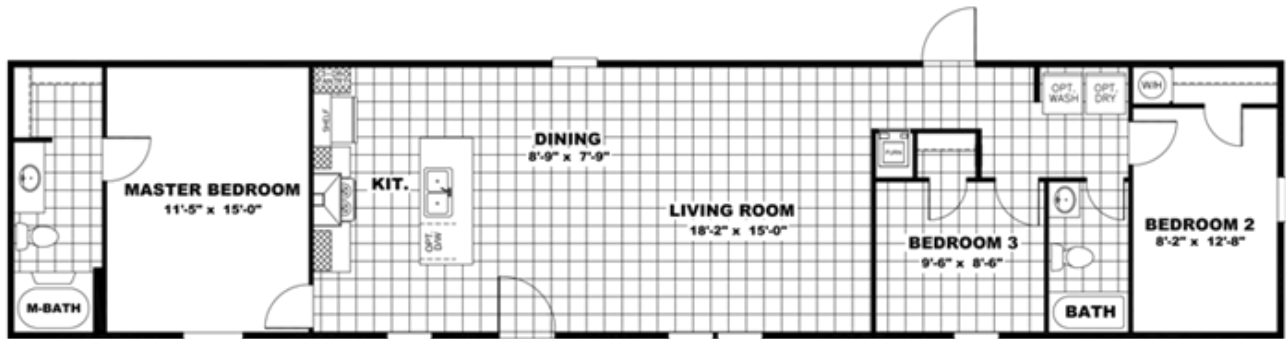

THE BREEZE

THE BREEZE

Model number: 41SSP16723AH

3 beds • 2 baths • 1152 sq.ft. • 16' width • 72' depth

Our home building facilities invest in continuous product and process improvements. Plans, dimensions, features, materials, specifications and availability are subject to change without notice or obligation. Renderings and floor plans are representative likenesses of our homes and may differ from the actual homes. We invite you to tour a Home Center near you and inspect the highest value in quality housing available or call (601) 932-5017 to speak with a Home Consultant. Copyright 2017, CMH. All rights reserved.