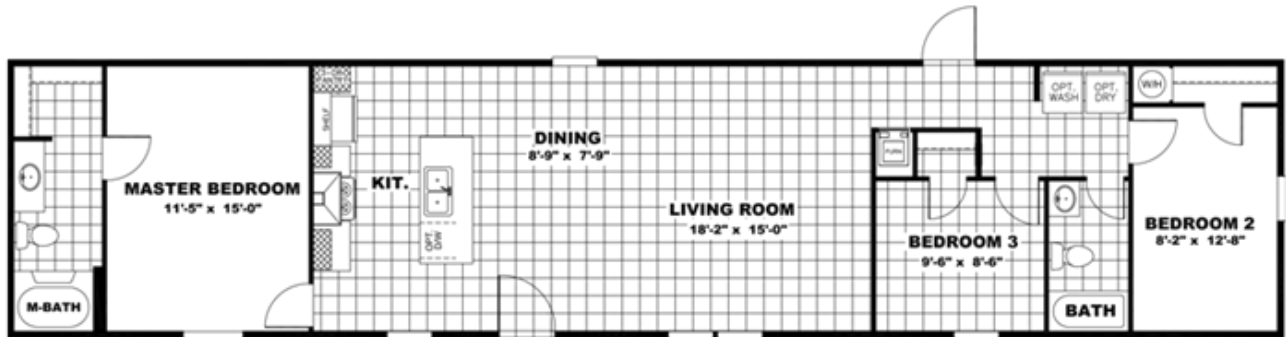

THE BREEZE

THE BREEZE Floor plan number: RUS070880AL

3 beds • 2 baths • 1152 sq.ft. • 16' width • 72' depth

Our home building facilities invest in continuous product and process improvements. Plans, dimensions, features, materials, specifications and availability are subject to change without notice or obligation. Renderings and floor plans are representative likenesses of our homes and may differ from the actual homes. We invite you to tour a Home Center near you and inspect the highest value in quality housing available or call (601) 932-5017 to speak with a Home Consultant. Copyright 2017, CMH. All rights reserved.