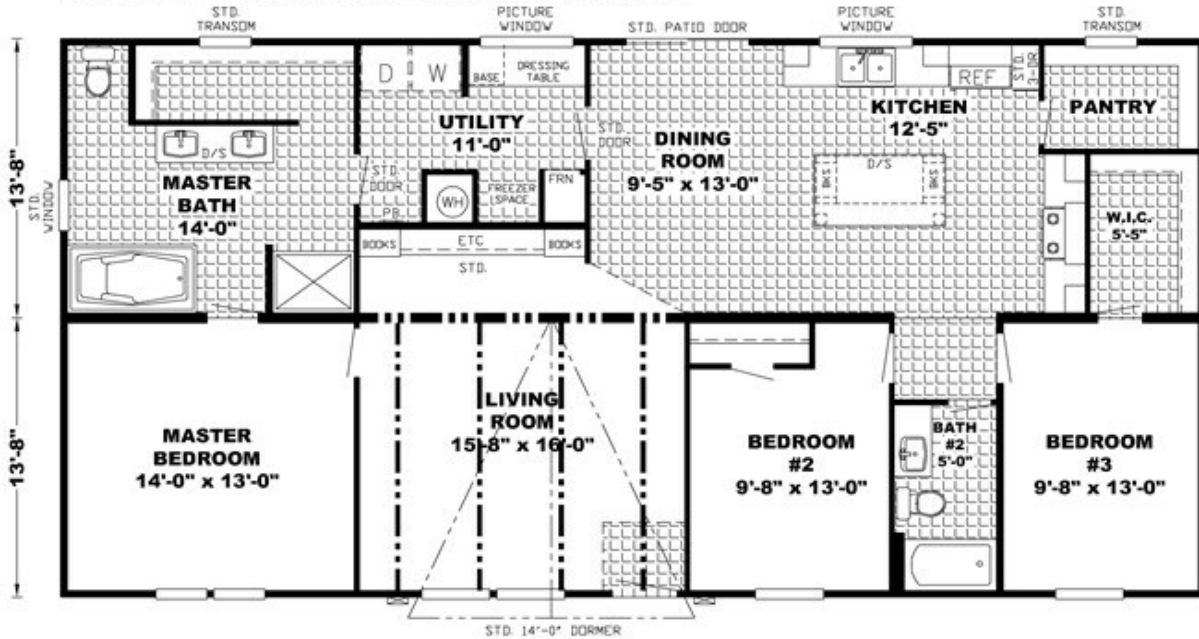

Anniversary , 3 Bedroom , 2 Bath

Anniversary , 3 Bedroom , 2 Bath

Floor plan number: RUS071176ALAB

3 beds • 2 baths • 1568 sq.ft. • 28' width • 56' depth

MODEL ANN28563A-56-3/28X56

Our home building facilities invest in continuous product and process improvements. Plans, dimensions, features, materials, specifications and availability are subject to change without notice or obligation. Renderings and floor plans are representative likenesses of our homes and may differ from the actual homes. We invite you to tour a Home Center near you and inspect the highest value in quality housing available or call (601) 932-5017 to speak with a Home Consultant. Copyright 2017, CMH. All rights reserved.