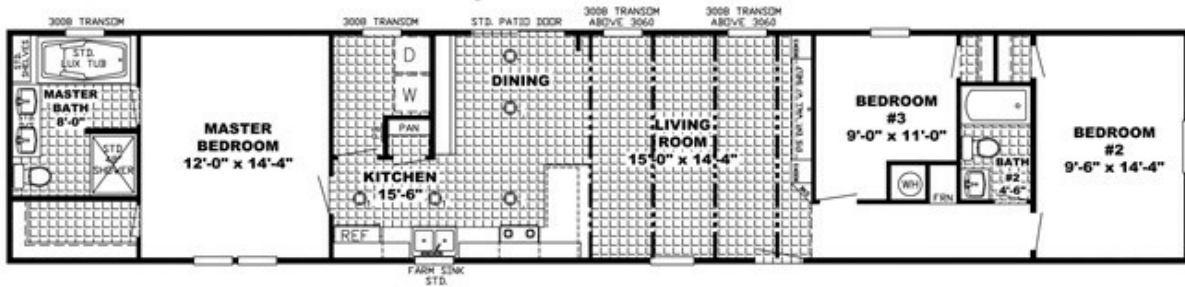

THE ANNIVERSARY ANN16763A

THE ANNIVERSARY ANN16763A Model number: 41ANN16763AH

3 beds • 2 baths • 1216 sq.ft. • 16' width • 76' depth

Our home building facilities invest in continuous product and process improvements. Plans, dimensions, features, materials, specifications and availability are subject to change without notice or obligation. Renderings and floor plans are representative likenesses of our homes and may differ from the actual homes. We invite you to tour a Home Center near you and inspect the highest value in quality housing available or call (601) 932-5017 to speak with a Home Consultant. Copyright 2017, CMH. All rights reserved.