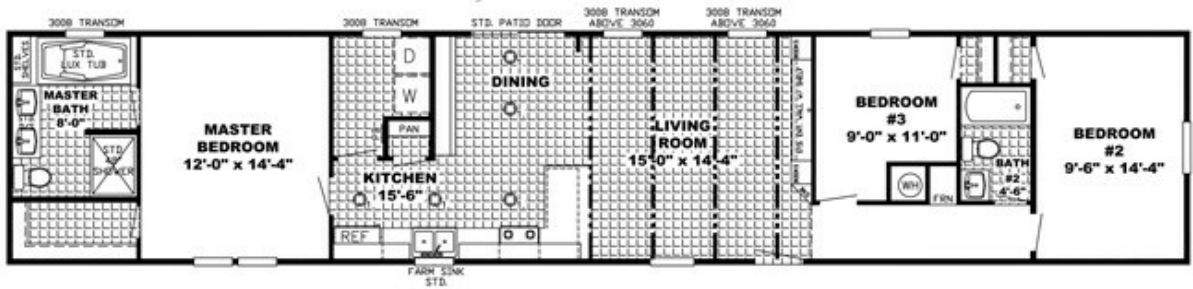

THE ANNIVERSARY ANN16763A

THE ANNIVERSARY ANN16763A Floor plan number: RUS073137AL

3 beds • 2 baths • 1216 sq.ft. • 16' width • 76' depth

Our home building facilities invest in continuous product and process improvements. Plans, dimensions, features, materials, specifications and availability are subject to change without notice or obligation. Renderings and floor plans are representative likenesses of our homes and may differ from the actual homes. We invite you to tour a Home Center near you and inspect the highest value in quality housing available or call (601) 932-5017 to speak with a Home Consultant. Copyright 2017, CMH. All rights reserved.