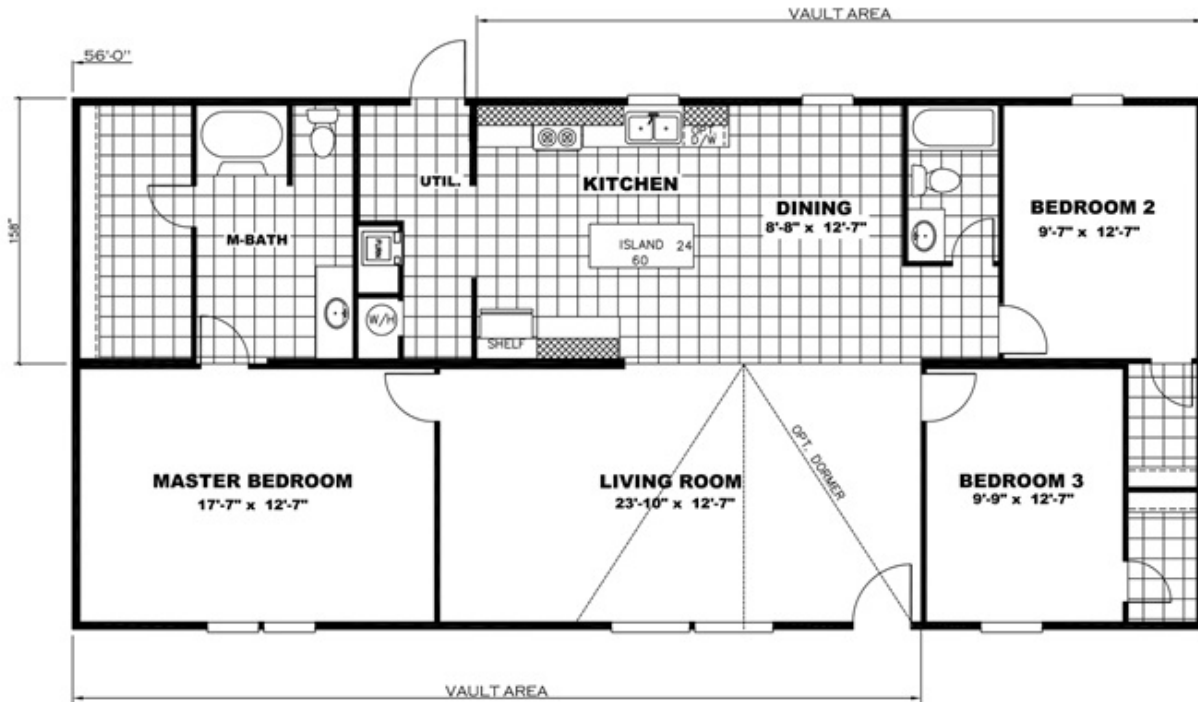

**FREEDOM
HOMES**

THRILL

THRILL Model number: 42TRU28563RH

3 beds • 2 baths • 1568 sq.ft. • 28' width • 56' depth

Our home building facilities invest in continuous product and process improvements. Plans, dimensions, features, materials, specifications and availability are subject to change without notice or obligation. Renderings and floor plans are representative likenesses of our homes and may differ from the actual homes. We invite you to tour a Home Center near you and inspect the highest value in quality housing available or call (601) 932-5017 to speak with a Home Consultant. Copyright 2017, CMH. All rights reserved.