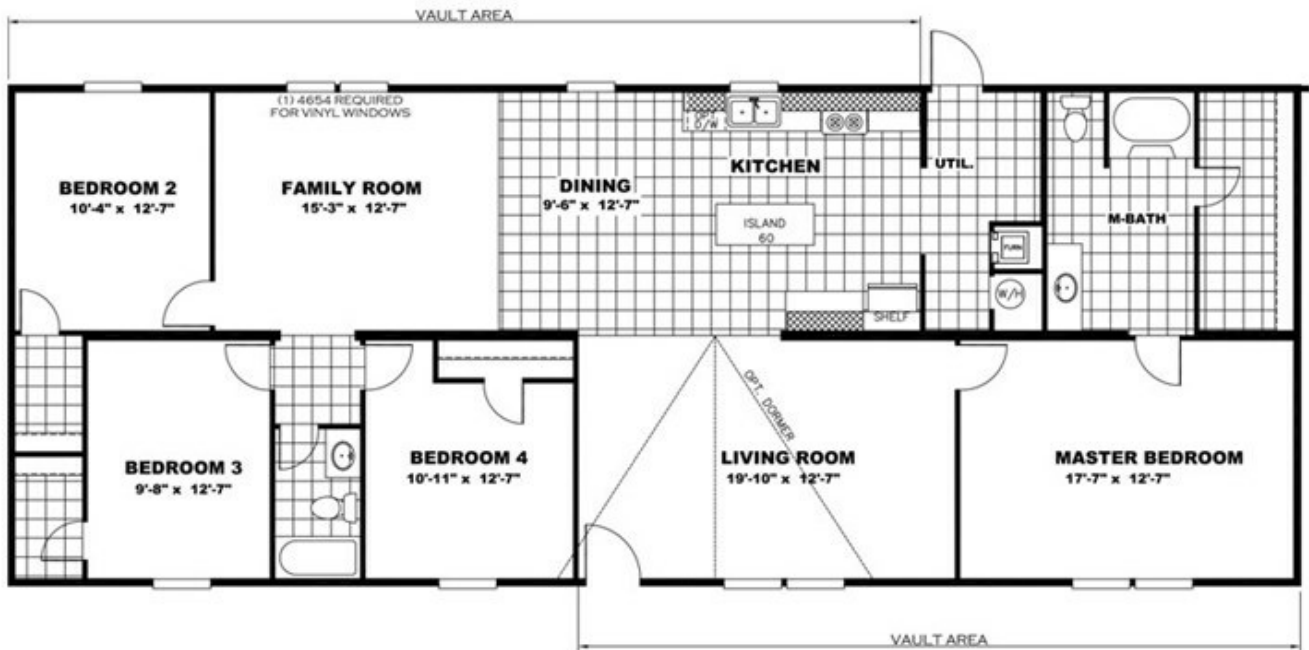

PRIDE

PRIDE Floor plan number: SA4075161ALAB

4 beds • 2 baths • 1904 sq.ft. • 28' width • 68' depth

Our home building facilities invest in continuous product and process improvements. Plans, dimensions, features, materials, specifications and availability are subject to change without notice or obligation. Renderings and floor plans are representative likenesses of our homes and may differ from the actual homes. We invite you to tour a Home Center near you and inspect the highest value in quality housing available or call (601) 932-5017 to speak with a Home Consultant. Copyright 2017, CMH. All rights reserved.