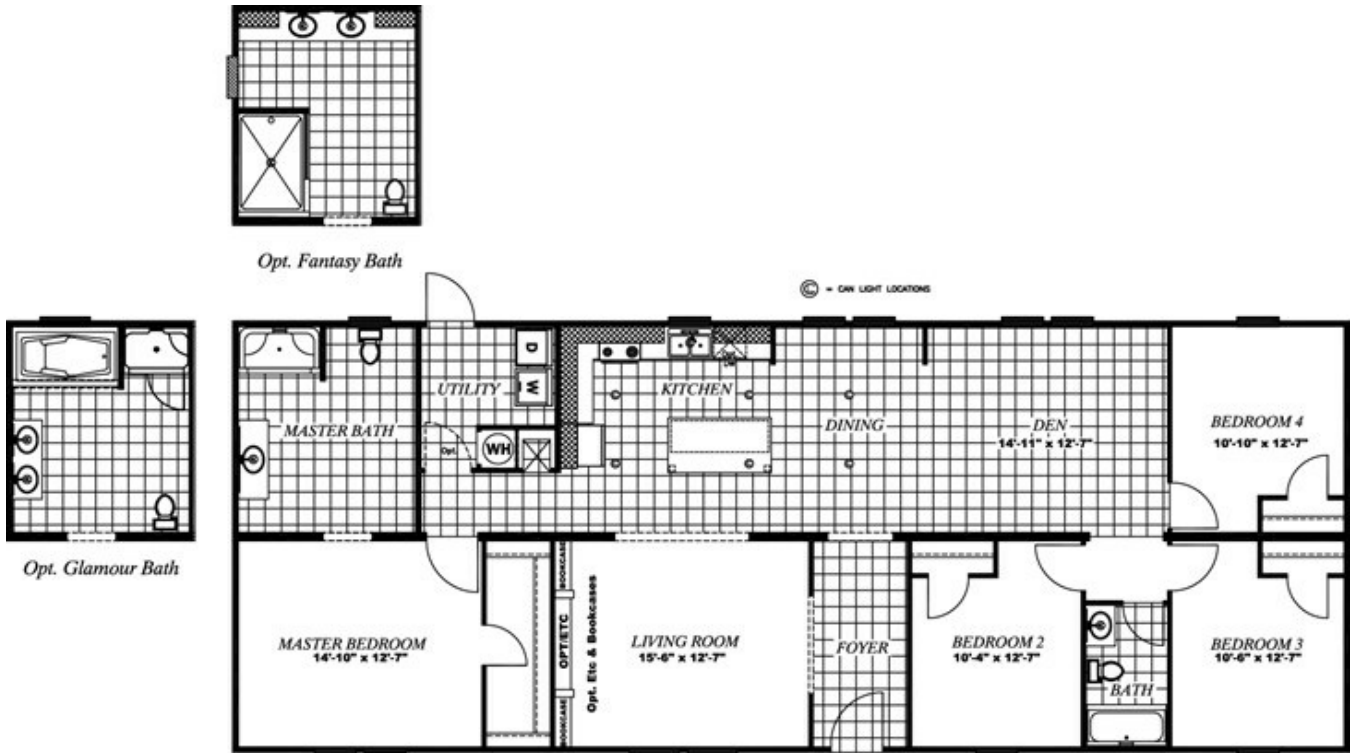

REVOLUTION 68

REVOLUTION 68 Model number: 46REV28684AH

4 beds • 2 baths • 1904 sq.ft. • 28' width • 68' depth

Our home building facilities invest in continuous product and process improvements. Plans, dimensions, features, materials, specifications and availability are subject to change without notice or obligation. Renderings and floor plans are representative likenesses of our homes and may differ from the actual homes. We invite you to tour a Home Center near you and inspect the highest value in quality housing available or call (601) 932-5017 to speak with a Home Consultant. Copyright 2017, CMH. All rights reserved.