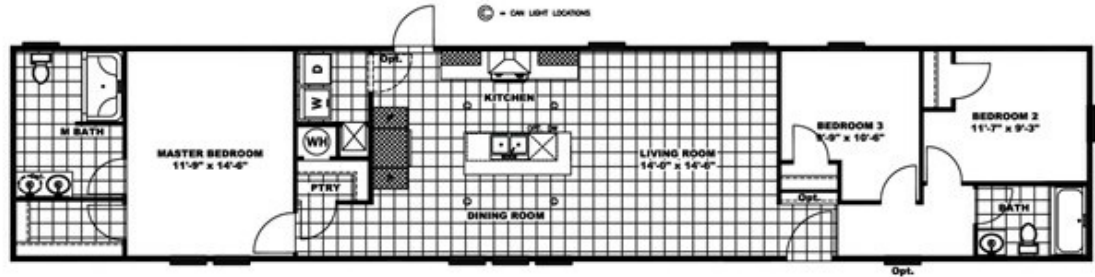

REVOLUTION 76A Floor plan number: SGI017543TN
3 beds • 2 baths • 1216 sq.ft. • 16' width • 76' depth

OPT/FANTASY BATH

OPT/KITCHEN BEAMS

2 Bedroom Opt.

Opt. Venetian Bath

Our home building facilities invest in continuous product and process improvements. Plans, dimensions, features, materials, specifications and availability are subject to change without notice or obligation. Renderings and floor plans are representative likenesses of our homes and may differ from the actual homes. We invite you to tour a Home Center near you and inspect the highest value in quality housing available or call (601) 932-5017 to speak with a Home Consultant. Copyright 2017, CMH. All rights reserved.