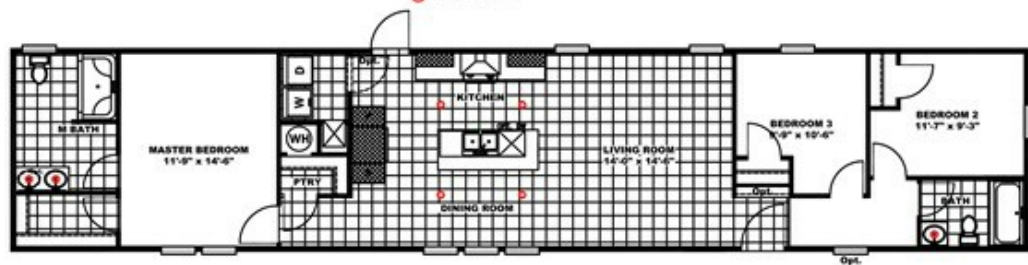

REVOLUTION 76A Model number: 46REV16763AH

3 beds • 2 baths • 1216 sq.ft. • 16' width • 76' depth

OPT/FANTASY BATH

OPT/KITCHEN BEAMS
= ON LEFT LOOKING

OPT/2BED

Opt. Venetian Bath

Our home building facilities invest in continuous product and process improvements. Plans, dimensions, features, materials, specifications and availability are subject to change without notice or obligation. Renderings and floor plans are representative likenesses of our homes and may differ from the actual homes. We invite you to tour a Home Center near you and inspect the highest value in quality housing available or call (601) 932-5017 to speak with a Home Consultant. Copyright 2017, CMH. All rights reserved.