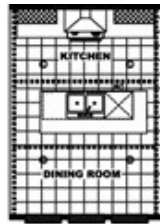

REVOLUTION 76A Floor plan number: SGI017543TN
3 beds • 2 baths • 1216 sq.ft. • 16' width • 76' depth

OPT/FANTASY BATH

OPT/KITCHEN BEAMS

2 Bedroom Opt.

Opt. Venetian Bath

Our home building facilities invest in continuous product and process improvements. Plans, dimensions, features, materials, specifications and availability are subject to change without notice or obligation. Renderings and floor plans are representative likenesses of our homes and may differ from the actual homes. We invite you to tour a Home Center near you and inspect the highest value in quality housing available or call (601) 932-5017 to speak with a Home Consultant. Copyright 2017, CMH. All rights reserved.