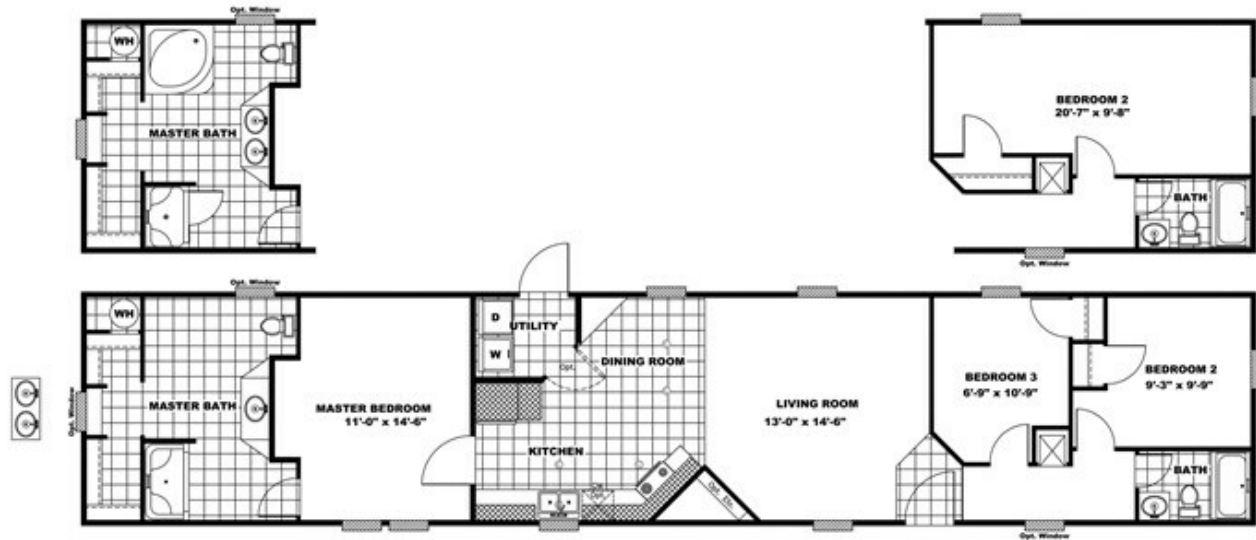

SANTA ROSA Model number: 46NXT16763DH

3 beds • 2 baths • 1216 sq.ft. • 16' width • 76' depth

Our home building facilities invest in continuous product and process improvements. Plans, dimensions, features, materials, specifications and availability are subject to change without notice or obligation. Renderings and floor plans are representative likenesses of our homes and may differ from the actual homes. We invite you to tour a Home Center near you and inspect the highest value in quality housing available or call (601) 932-5017 to speak with a Home Consultant. Copyright 2017, CMH. All rights reserved.