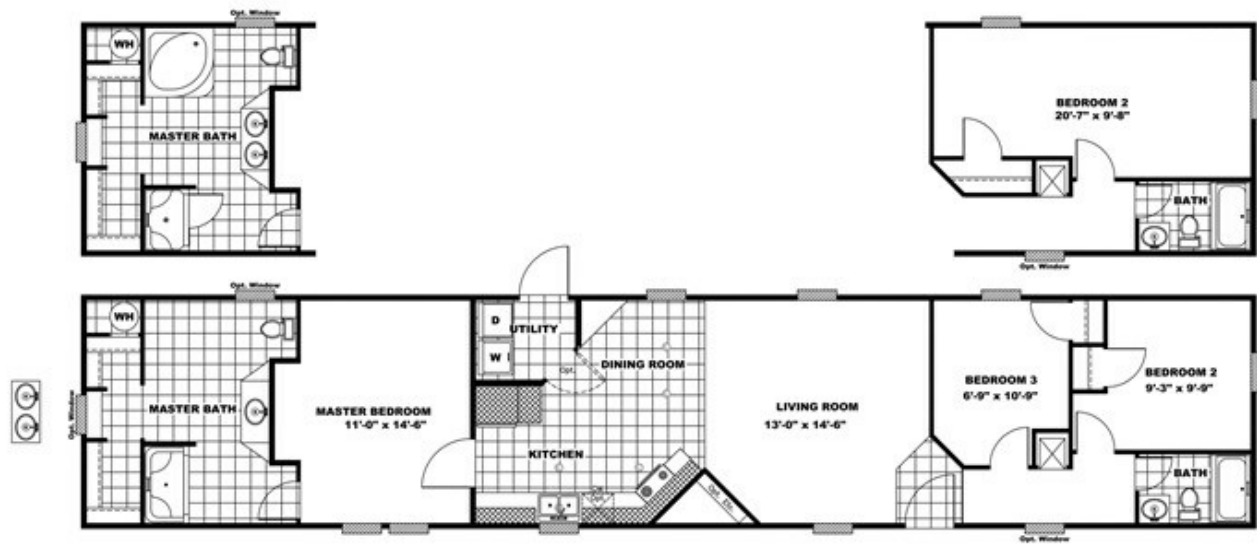

SANTA ROSA

SANTA ROSA Floor plan number: SGI017673TN

3 beds • 2 baths • 1216 sq.ft. • 16' width • 76' depth

Our home building facilities invest in continuous product and process improvements. Plans, dimensions, features, materials, specifications and availability are subject to change without notice or obligation. Renderings and floor plans are representative likenesses of our homes and may differ from the actual homes. We invite you to tour a Home Center near you and inspect the highest value in quality housing available or call (601) 932-5017 to speak with a Home Consultant. Copyright 2017, CMH. All rights reserved.